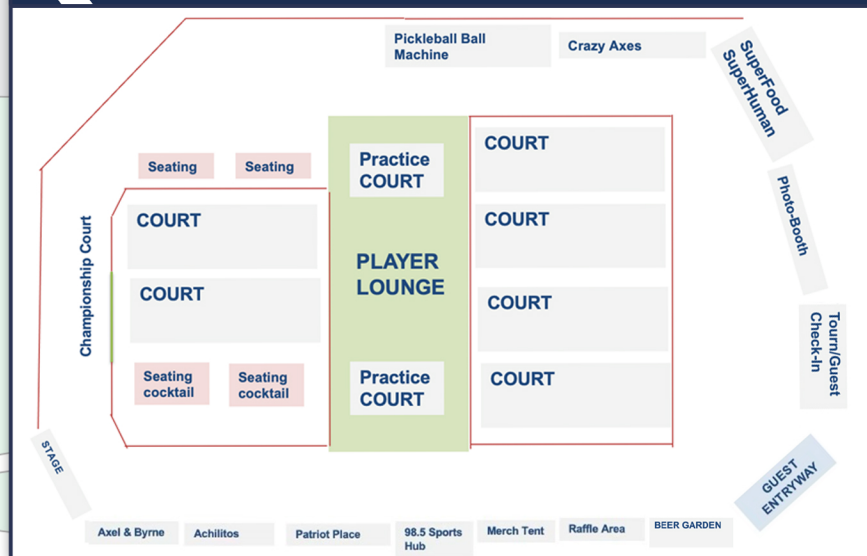

PATRIOT PLACE  
**PICKLEBALL**  
 JUNE 23-25 CLASSIC

powered by **ELEVEN-0** PREMIER PICKLEBALL **Franklin**

**LEGEND**

- Entrance Number**
- Lot Number**
- Pickleball Classic Parking**  
*Friday & Sunday*
- Pickleball Classic Parking**  
*Saturday Only*